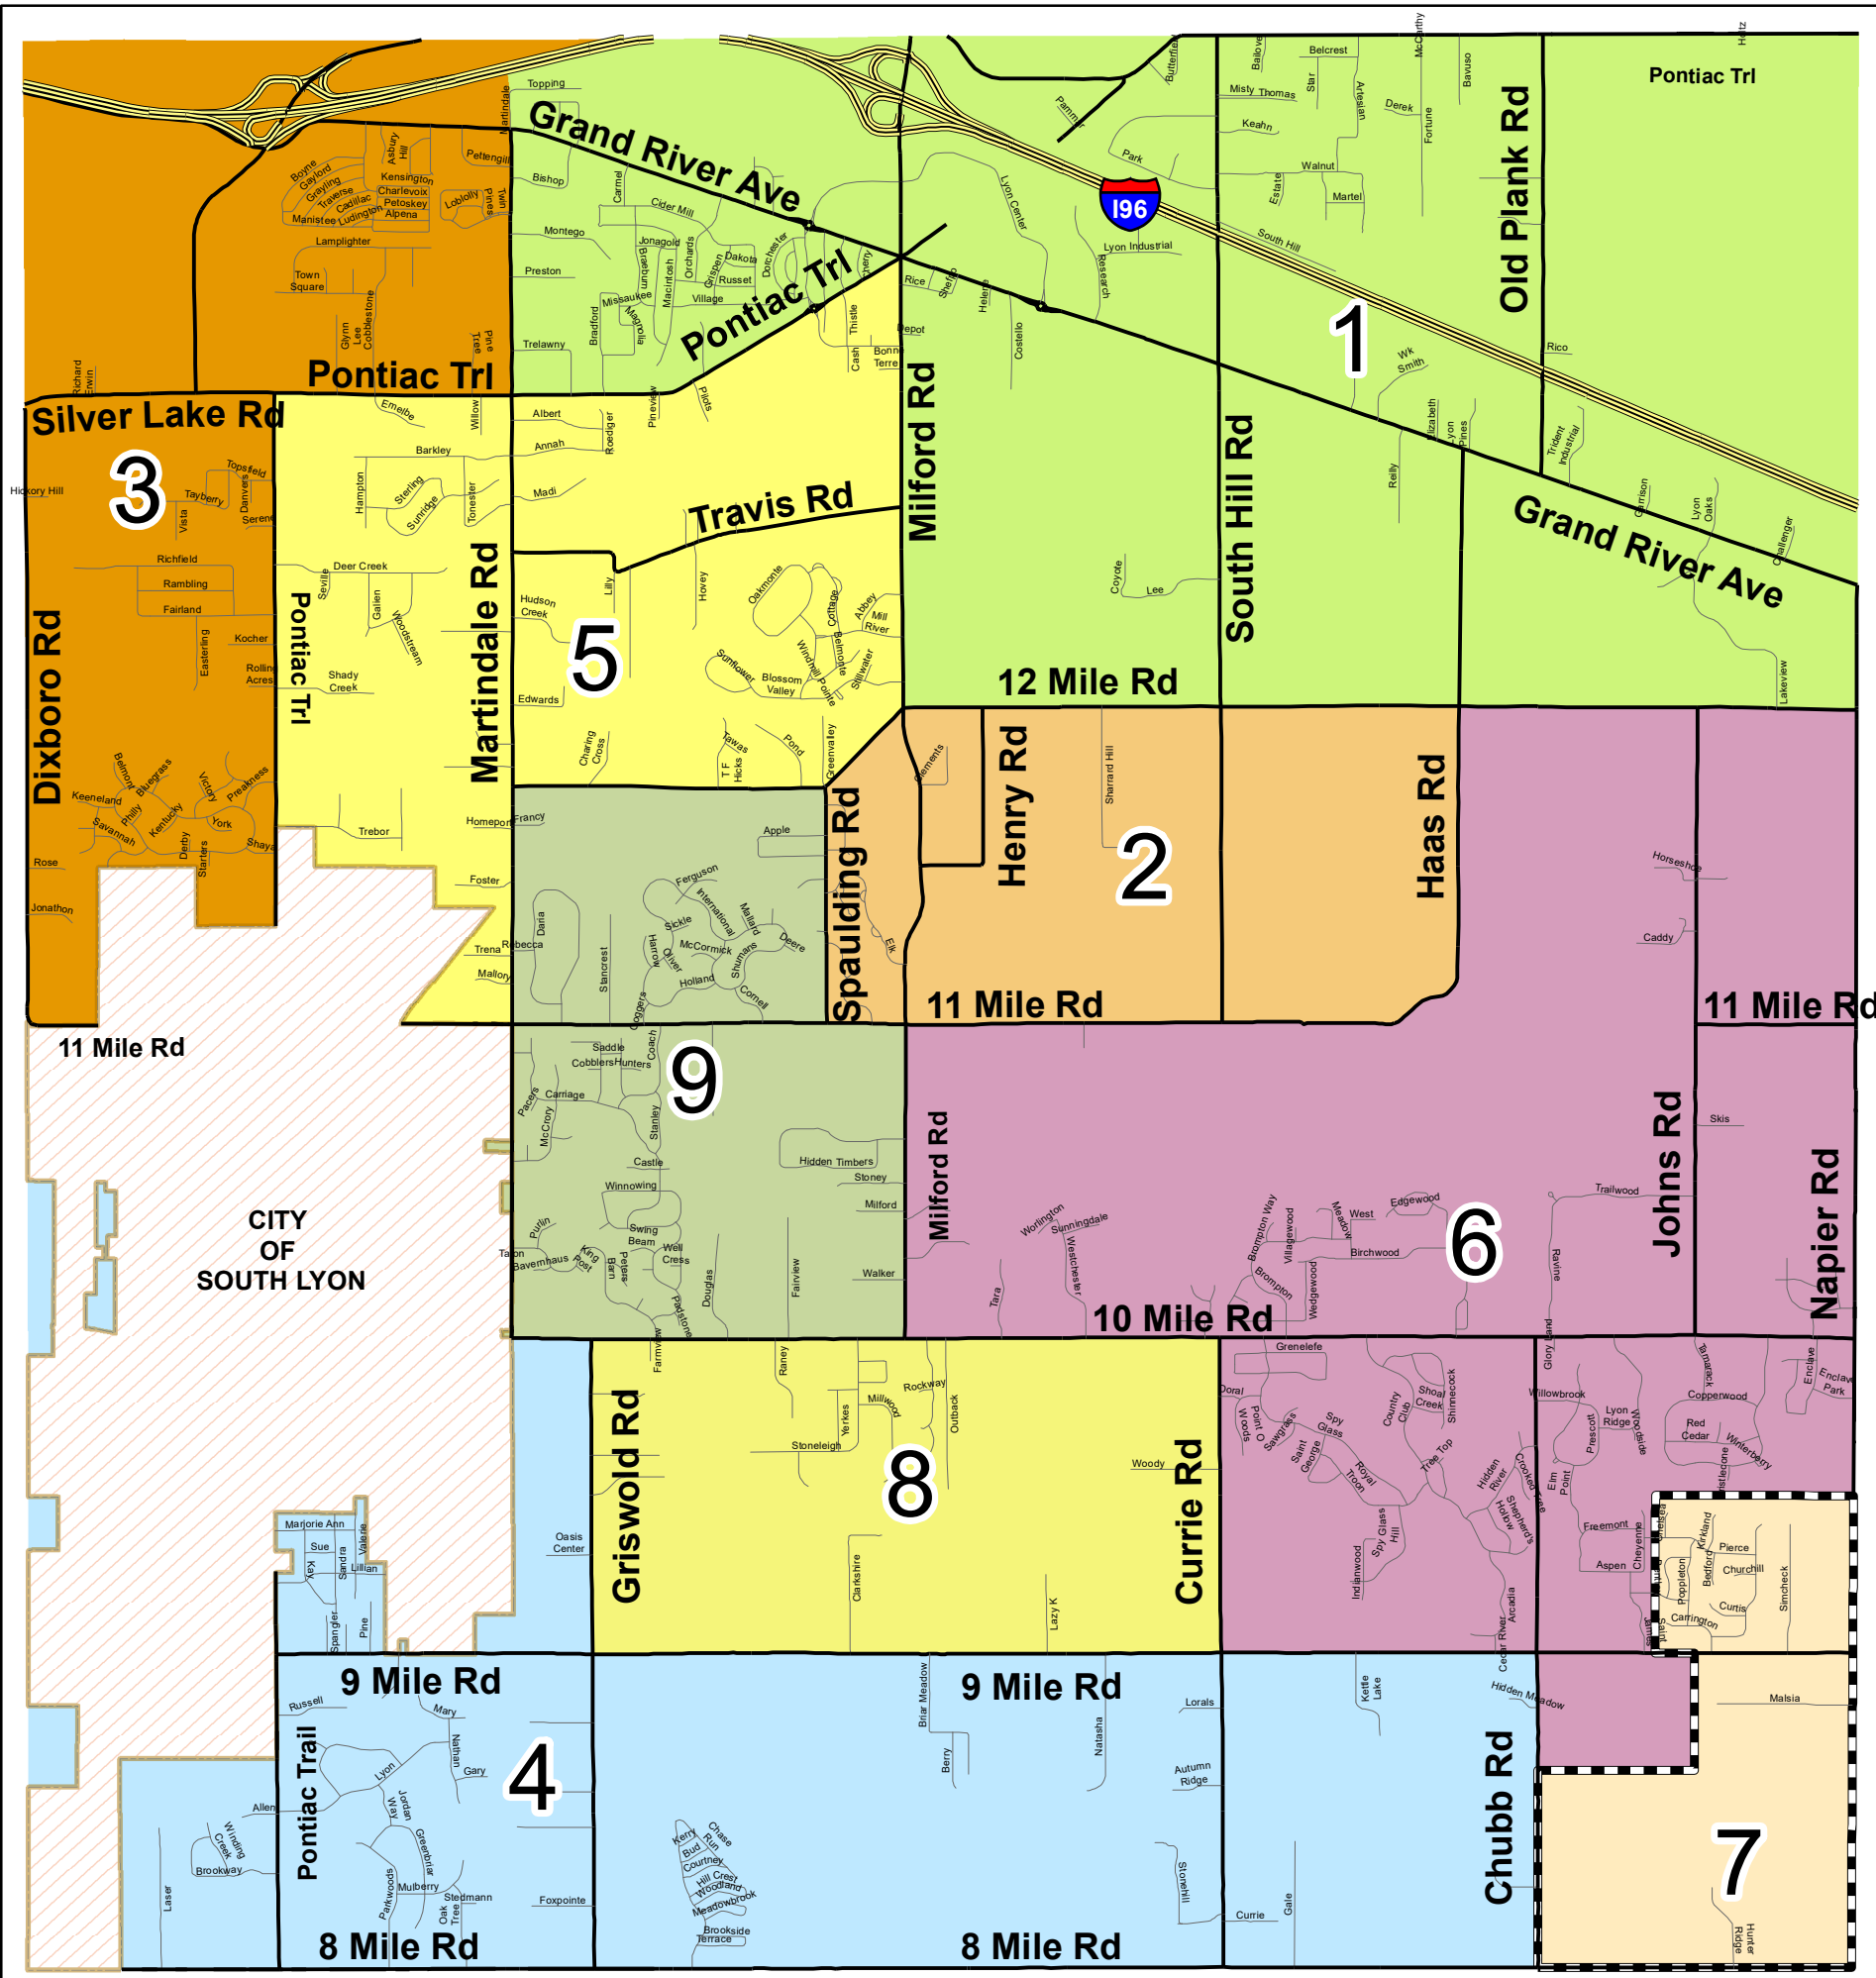

Charter Township of Lyon Voting Precinct and Locations

VOTING LOCATIONS

- 1 - Lyon Township Hall
58000 Grand River**
- 2 - W.K. Smith Community Center
27005 South Milford Rd.**
- 3 - Lyon Township Hall
58000 Grand River**
- 4 - South Lyon Church of Christ
21860 Pontiac Trail**
- 5 - Lyon Township Fire Station # 1
58800 Grand River**
- 6 - Sharon J. Hardy Elementary School
24650 Collingswood**
- 7 - Sharon J. Hardy Elementary School
24650 Collingswood**
- 8 - Lyon Township Fire Station #2
56675 10 Mile Road**
- 9 - William A. Pearson Elementary School
57900 11 Mile Road**

* Information depicted hereon is for reference purposes only. It was compiled from the best available resources, which have varying degrees of accuracy. This data is neither a legally recorded map nor a survey and is not intended to be used as such. the Charter Township of Lyon assumes no responsibility for errors that arise from the use of this data.