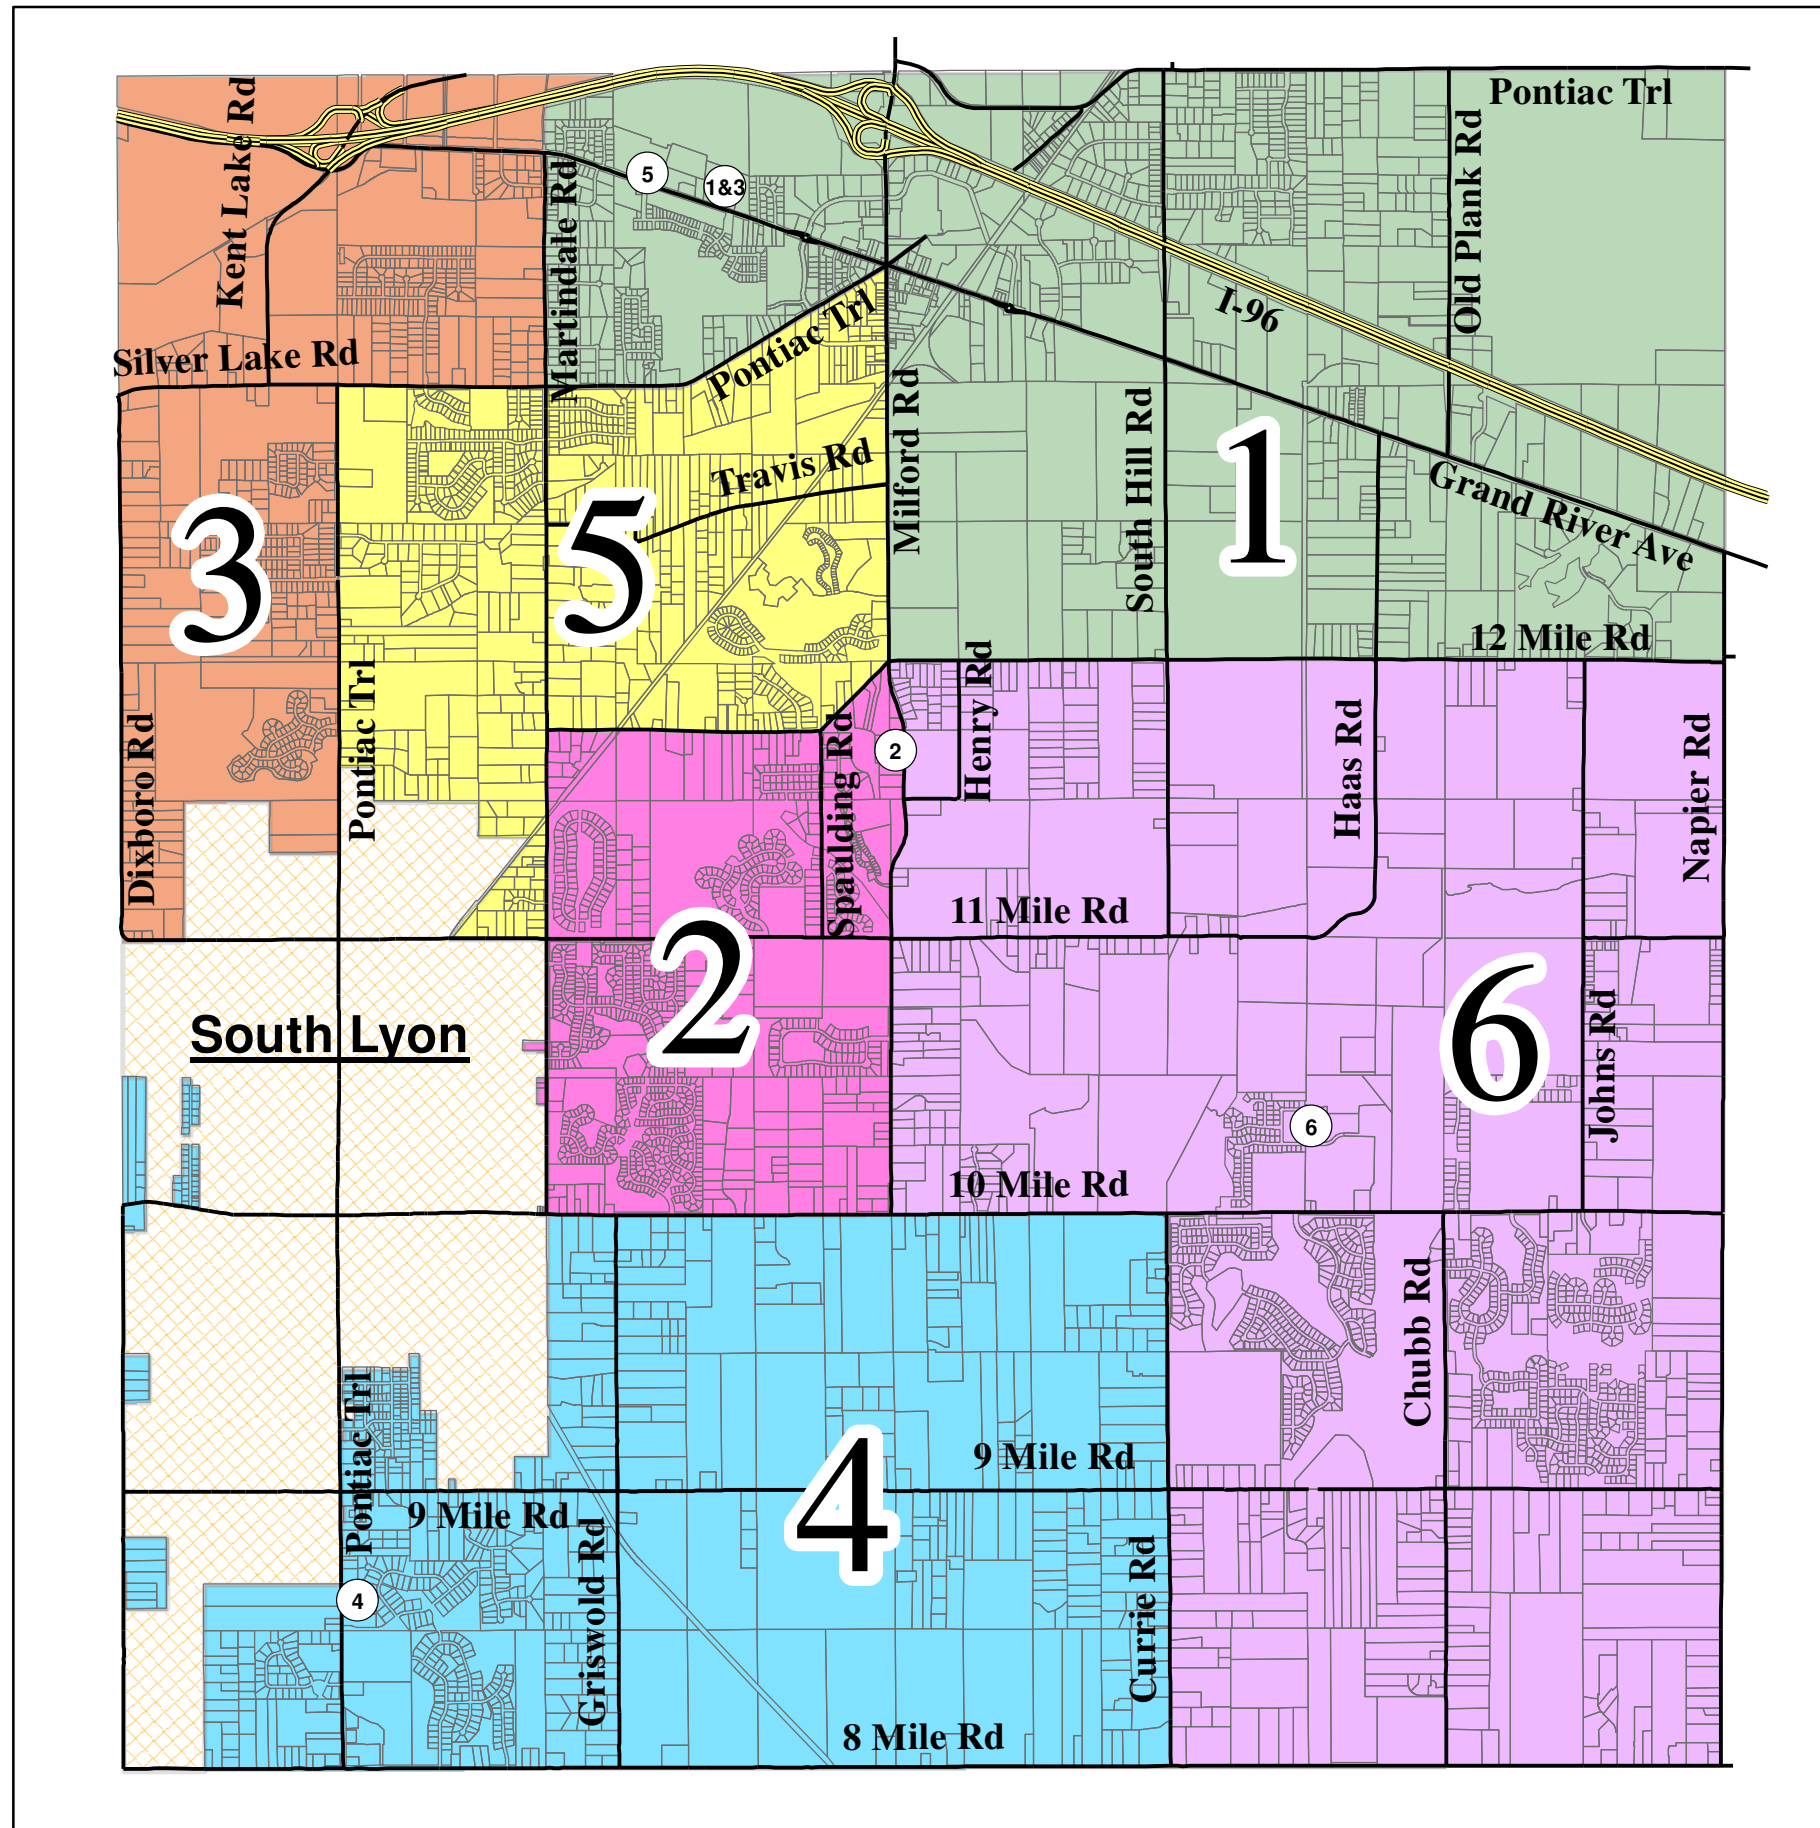

Charter Township of Lyon Voting Precincts and Locations

VOTING LOCATIONS

- 1 - Lyon Township Hall
58000 Grand River
- 2 - W.K. Smith Community Center
27005 South Milford Rd.
- 3 - Lyon Township Hall
58000 Grand River
- 4 - South Lyon Church of Christ
2186 Pontiac Trail
- 5 - Lyon Township Fire Station # 1
58800 Grand River
- 6 - Sharon J. Hardy Elementary School
24650 Collingswood

* Information depicted hereon is for reference purposes only. It was compiled from the best available resources, which have varying degrees of accuracy. This data is neither a legally recorded map nor a survey and is not intended to be used as such. The Charter Township of Lyon assumes no responsibility for errors that arise from the use of this data.