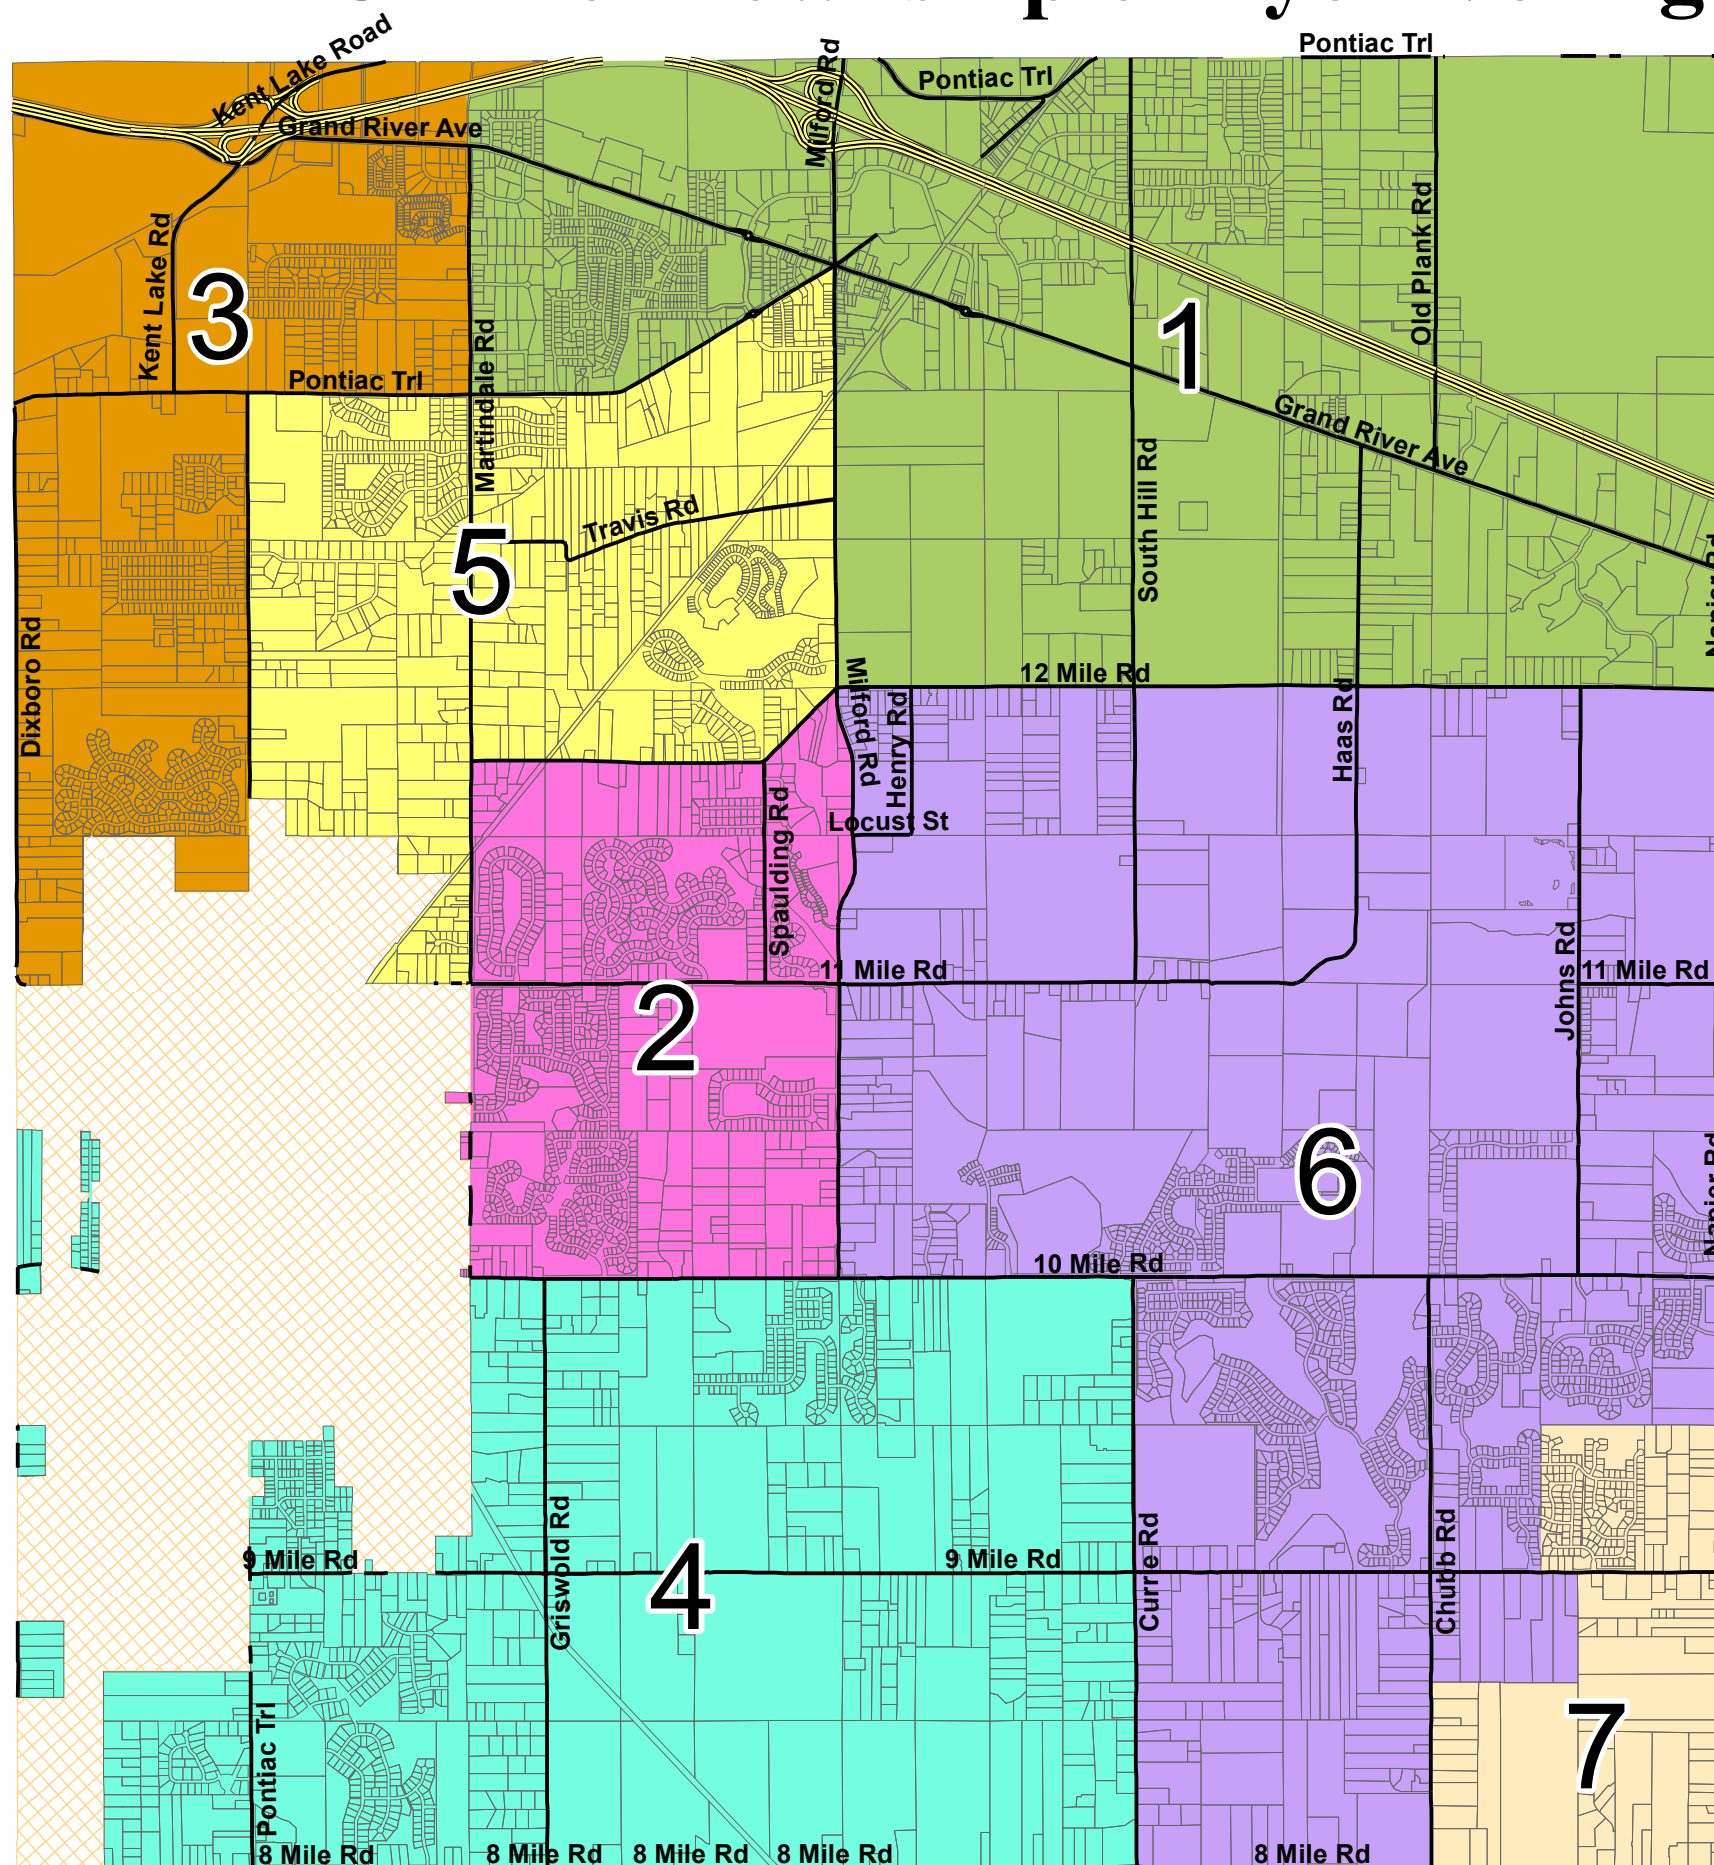

Charter Township of Lyon Voting Precinct and Locations

VOTING LOCATIONS

- 1 - Lyon Township Hall
58000 Grand River**
- 2 - W.K. Smith Community Center
27005 South Milford Rd.**
- 3 - Lyon Township Hall
58000 Grand River**
- 4 - South Lyon Church of Christ
21860 Pontiac Trail**
- 5 - Lyon Township Fire Station # 1
58800 Grand River**
- 6 - Sharon J. Hardy Elementary School
24650 Collingswood**
- 7 - Sharon J. Hardy Elementary School
24650 Collingswood**

* Information depicted hereon is for reference purposes only. It was compiled from the best available resources, which have varying degrees of accuracy. This data is neither a legally recorded map nor a survey and is not intended to be used as such. The Charter Township of Lyon assumes no responsibility for errors that arise from the use of this data.