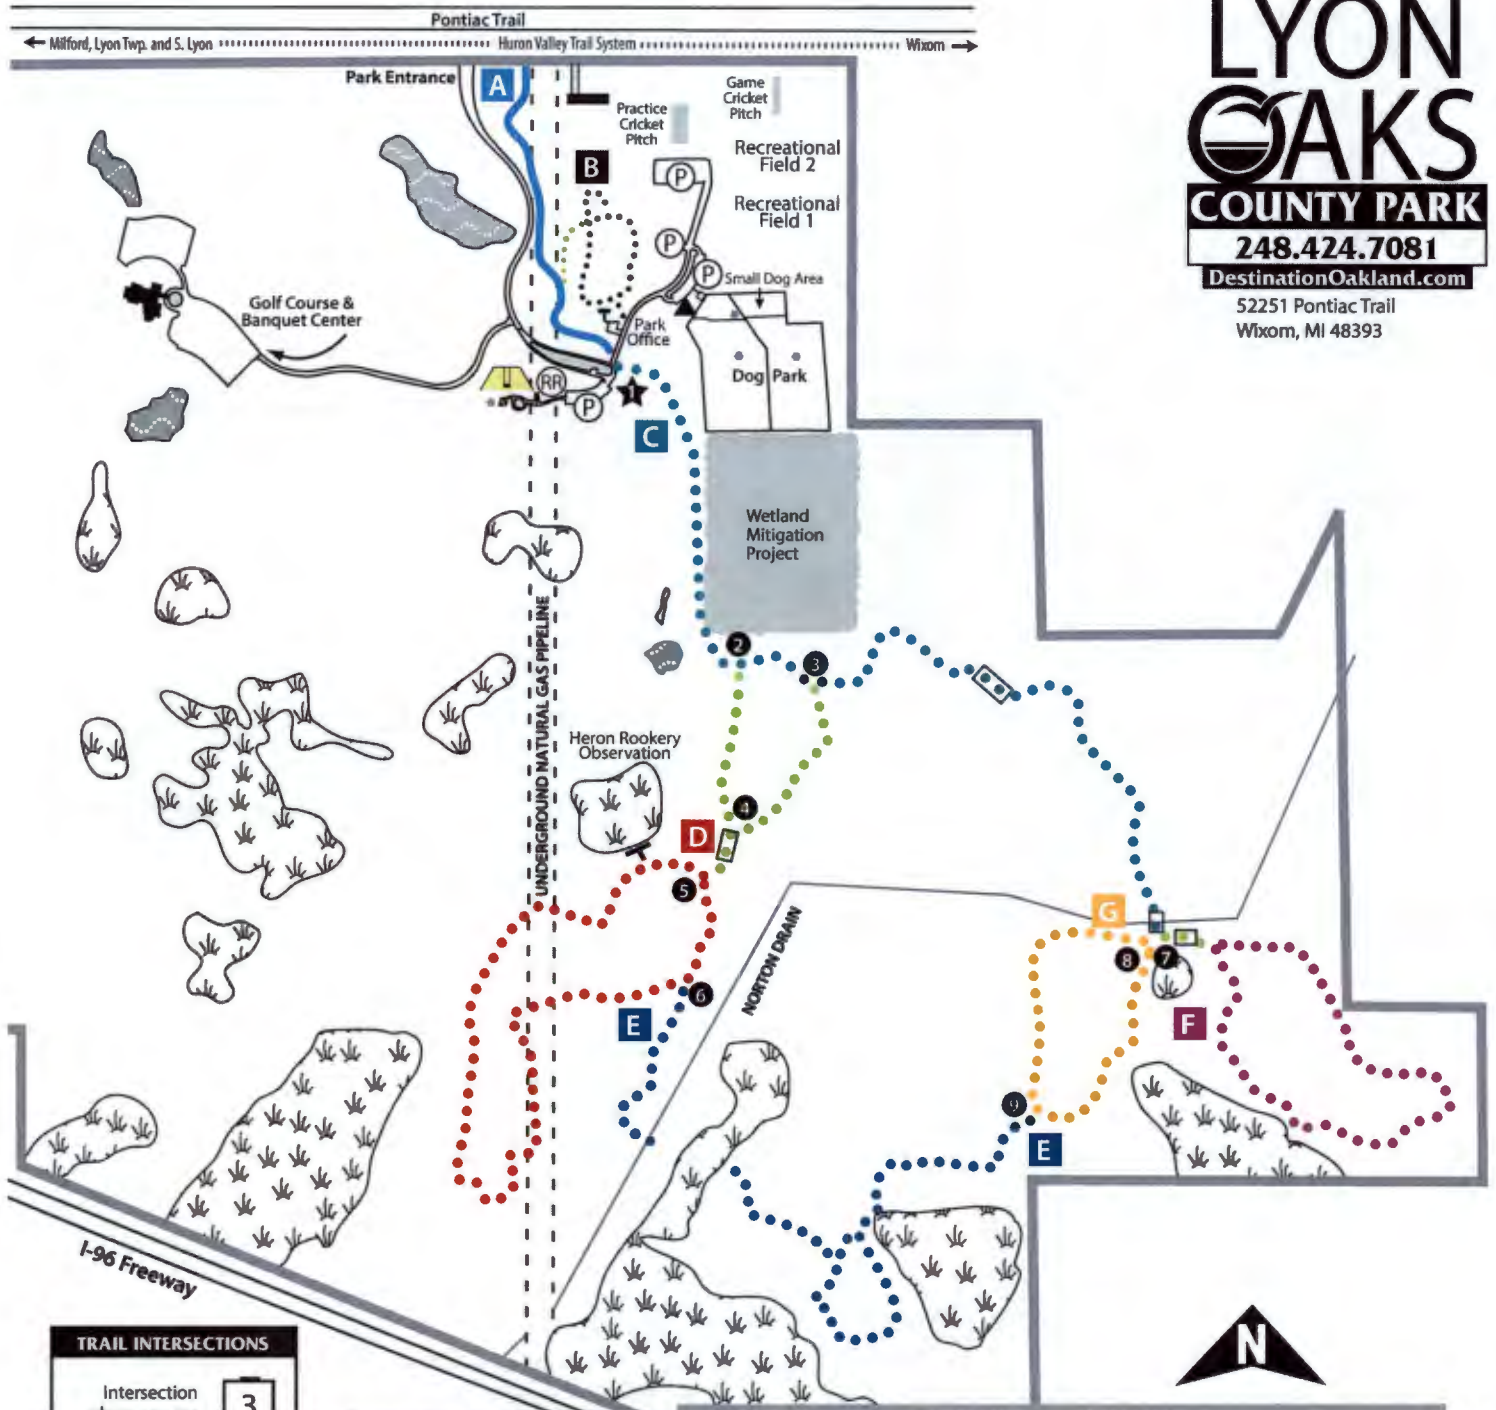

LYON OAKS COUNTY PARK

248.424.7081
DestinationOakland.com

52251 Pontiac Trail
Wixom, MI 48393

TRAIL INTERSECTIONS

Intersection where you are **3**

All maps oriented to North

Direction of travel to next number **4**

-  Trailhead
-  Parking
-  Restrooms
-  Portable Restroom
-  Pavilion
-  Playground
-  Paved Trail
-  Natural Trail
-  1 - 9 Trail Intersections

TRAILS	DISTANCE	TERRAIN
A Prairie Pathway	.35 miles	Paved; slight elevation changes
B Old Orchard Loop	.30 miles	Dirt/woodchip trail; slight elevation changes
C Coyote Corridor	1.03 miles	Gravel/boardwalk; relatively flat
D Heron Loop	1.08 miles	Gravel; relatively flat
E Red-tail Run West	.21 miles	Gravel; relatively flat
E Red-tail Run East	1.09 miles	Gravel; relatively flat
F Fawn Loop	.80 miles	Gravel; slight elevation changes
G Turkey Loop	.52 miles	Gravel; relatively flat
	Connectors	
	Bridge/boardwalk	